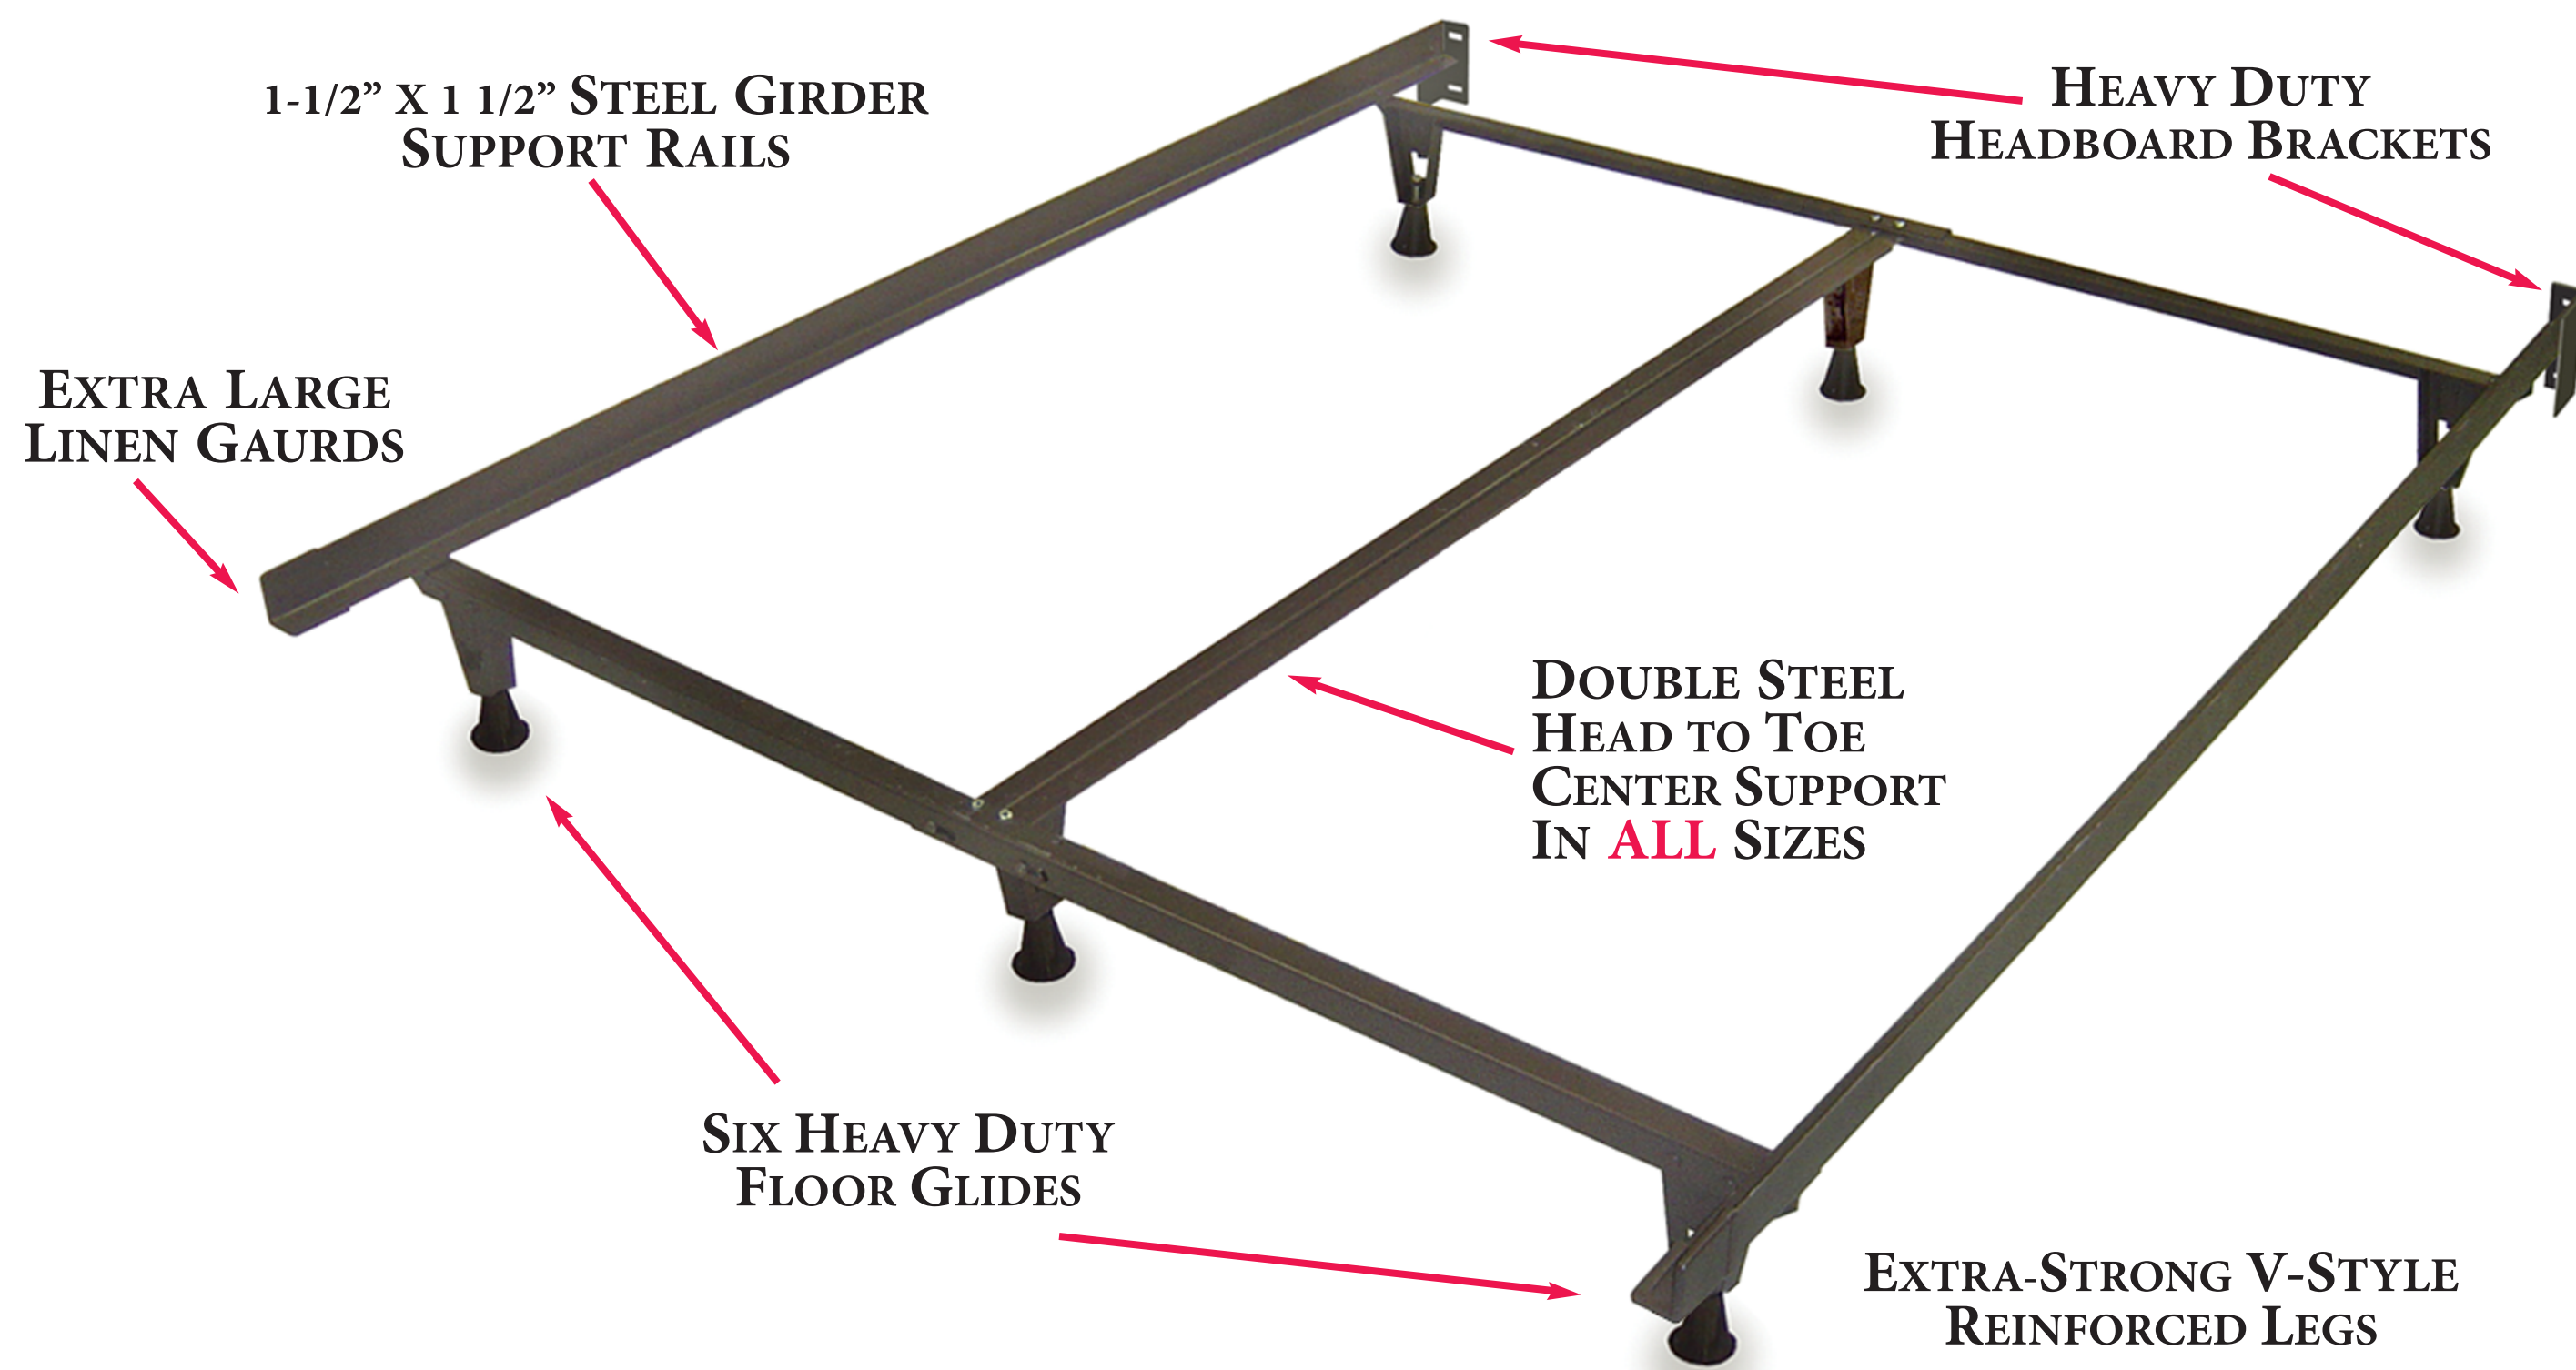

The Ultima

Protect Your Bedding Investment

A Great Bed Starts With a Great Frame

- Provides Ultra Support – Railroad steel side rails!
- Prolongs Bedding Life – 6 legs, 71 inches long!
- Headboard Strong – Oversized headboard brackets!
- Quick Assembly – Easy as 1-2-3!
- Accommodates any size bedding!