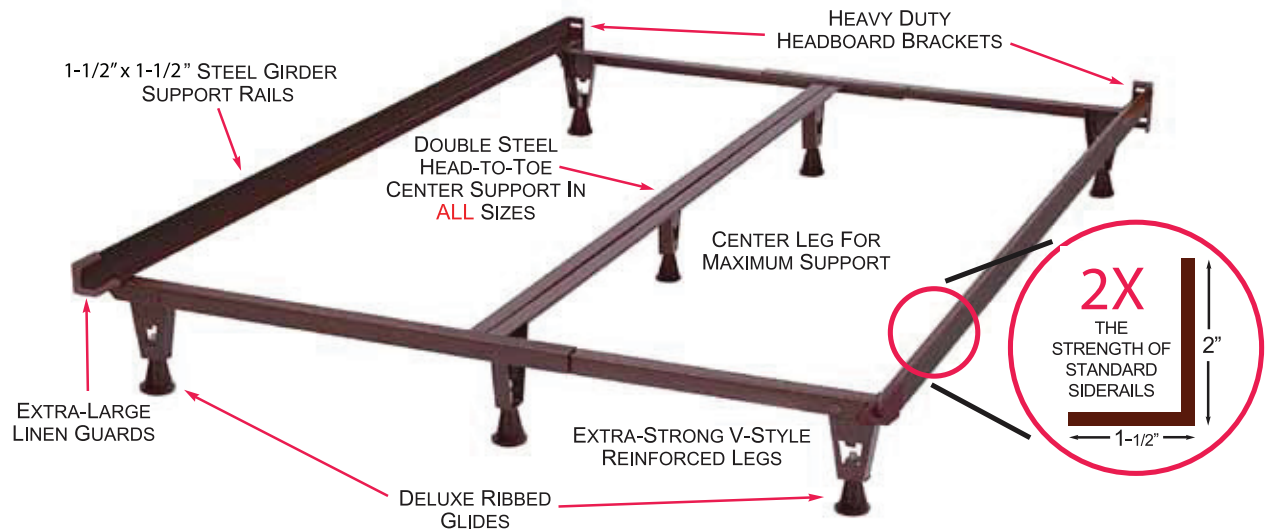

# Monster Frame™

### A Great Bed Starts With a Great Frame

railroad

- Provides Ultra Support – 2 inch steel side rails!
- Prolongs Bedding Life – 7 legs, 71 inches long!
- Headboard Strong – Oversized headboard brackets!
- Quick Assembly – Easy as 1-2-3!
- Accommodates any size bedding!